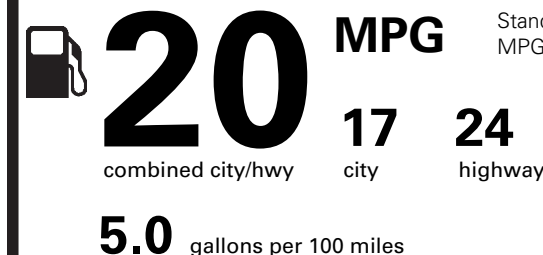

FUNCTIONAL

- 360 DEGREE CAMERA
- CRUISE CONTROL
- INTELLIGENT ACCESS W/PUSH BUTTON START
- LANE-KEEPING SYSTEM
- LINCOLN CONNECT - 4G MODEM WITH WIFI CAPABILITY
- LINCOLN DRIVE MODES
- PIANO KEY SHIFTER
- RAIN-SENSING WIPERS
- REMOTE KEYLESS ENTRY
- REMOTE START
- REVEL AUDIO W/14 SPEAKERS
- SECURICODE™ KEYLESS KEYPAD
- SYNC3® W/ VOICE ACT NAV

SAFETY/SECURITY

- ADVANCETRAC WITH RSC
- AIRBAGS - SAFETY CANOPY
- AUTO HIGH BEAMS
- BLIND SPOT DETECTION W/CTA
- DRIVER/PASS KNEE AIR BAGS
- DUAL STAGE FRONT AIRBAGS
- PERIMETER ALARM
- PERSONAL SAFETY SYSTEM™
- PRE-COLLISION ASSIST W/AEB
- TIRE PRESSURE MONITOR SYS

WARRANTY

- 4YR/50K MILE WARRANTY
- 4YR/50K PICKUPDELIVERY SVC
- 6YR/70K MI POWERTRAIN WARR

INCLUDED ON THIS VEHICLE

(MSRP)

EQUIPMENT GROUP 202A

11,625.00

- •ELEMENTS PACKAGE PLUS
- •LINCOLN CO-PILOT 360 PLUS PKG
- •PANORAMIC VISTA ROOF W/PWR SH
- •22" MACH ALLOY WHL W/ORNAMENT
- •LUXURY PACKAGE
- •CLASS IV TRAILER TOW PACKAGE
- •ILLUMINATION PACKAGE

OPTIONAL EQUIPMENT/OTHER

- P275/40R22 107 W-RATED TIRES
- 50 STATE EMISSIONS
- FRONT LICENSE PLATE BRACKET

NO CHARGE
NO CHARGE

PRICE INFORMATION

BASE PRICE	$58,700.00
TOTAL OPTIONS/OTHER	11,625.00
TOTAL VEHICLE & OPTIONS/OTHER	70,325.00
DESTINATION & DELIVERY	1,095.00
TOTAL BEFORE DISCOUNTS	71,420.00
EQUIPMENT GROUP SAVINGS	- 1,500.00

EPA DOT Fuel Economy and Environment

Gasoline Vehicle

Fuel Economy

Standard SUVs range from 13 to 93 MPG. The best vehicle rates 136 MPGe.

You spend **$2,500**

more in fuel costs over 5 years compared to the average new vehicle.

Annual fuel cost **$2,000**